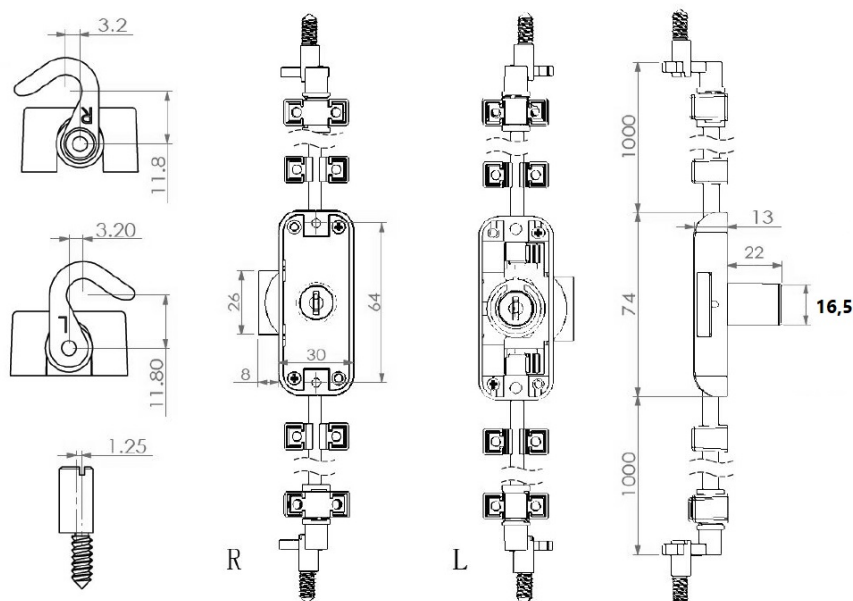

# PRODUCT SHEET

**Description:**

Rotary Bar Lock 922,  $\varnothing 16,5 \times 22 \text{mm}$ , RH, NPL, CK SISO, No Bars, W/Accessories, 3-Way, 15mm Backset

**Item number:**

14.05.271-0

| Units | Box | Carton | HS Code    | Barcode  |
|-------|-----|--------|------------|--|
| Pcs.  | 8   | 80     | 8301300000 |  |
|       |     |        |            | 5704866042925  |