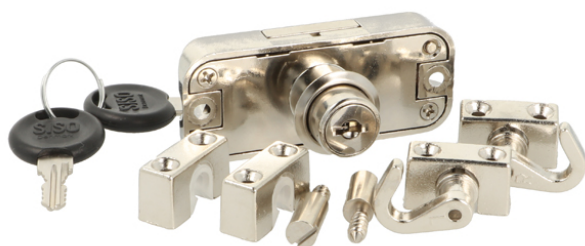

# PRODUCT SHEET

**Description:**

Rotary Bar Lock 922,  $\varnothing 16,5 \times 22 \text{mm}$ , RH, NPL, CK SISO, No Bars, W/Accessories, 3-Way, 15mm Backset

**Item number:**

14.05.271-0

| Units | Box | Carton | HS Code    | Barcode  |
|-------|-----|--------|------------|--|
| Pcs.  | 8   | 80     | 8301300000 |  |
|       |     |        |            | 5704866042925  |